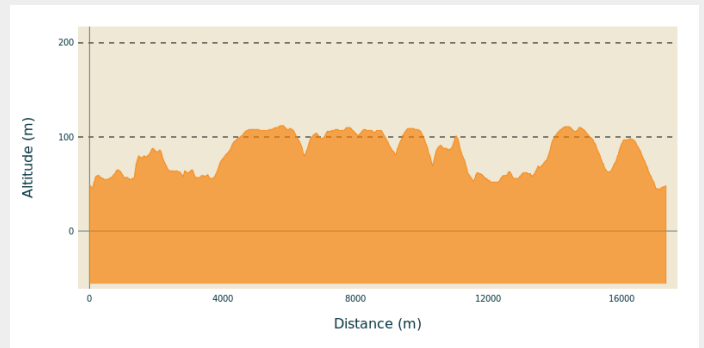

Useful information

Practice : Hiking

Duration : 3 h

Length : 17.3 km

Trek ascent : 369 m

Difficulty : Hard

Trek

Departure : Panzoult - Le Moulin

Arrival : Panzoult - Le Moulin

Cities : 1. Panzoult

Altimetric profile

Min elevation 44 m Max elevation 112 m

On your path...

All useful information

Information desks

OT Azay Chinon Val de Loire - Chinon