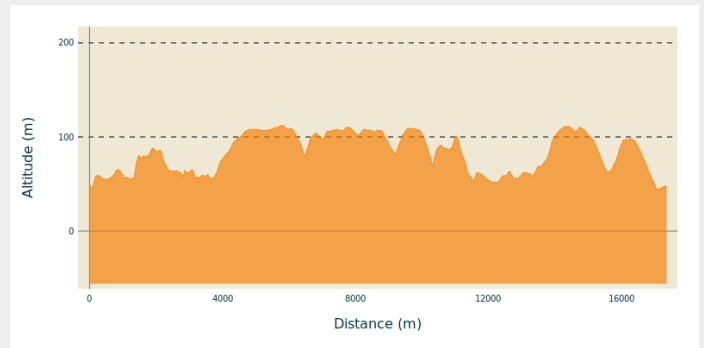

Useful information

Practice : Hiking

Duration : 3 h

Length : 17.3 km

Trek ascent : 369 m

Difficulty : Hard

Trek

Departure : Panzoult - Le Moulin

Arrival : Panzoult - Le Moulin

Cities : 1. Panzoult

Altimetric profile

Min elevation 44 m Max elevation 112 m

On your path...

All useful information

Information desks

OT Azay Chinon Val de Loire - Chinon